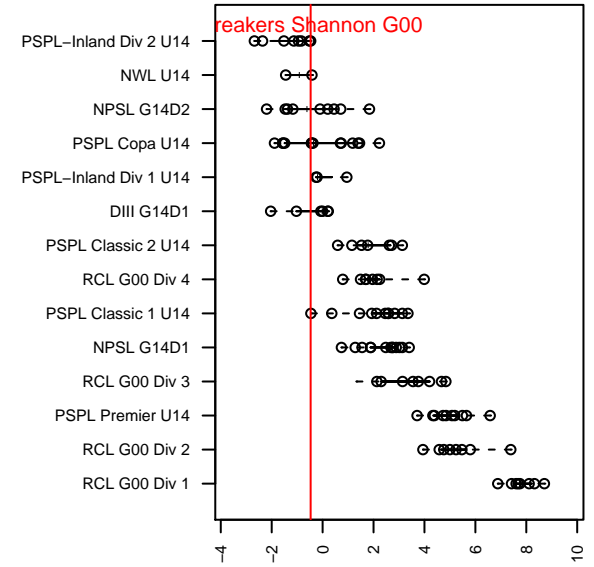

**attack and defense rating
relative to others at age
and all opponents in last 13 months**