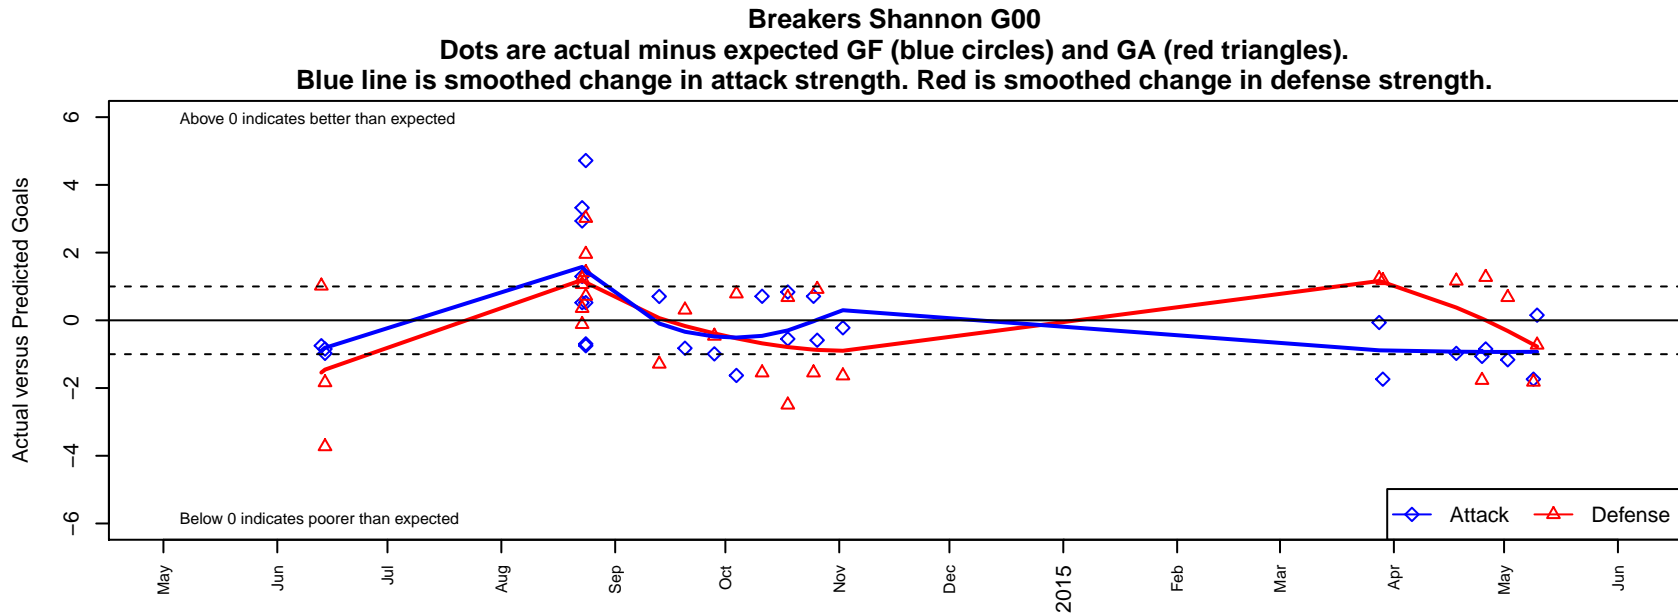

**attack and defense variance (black dot)
relative to other teams
and top 10 in region**

**attack and defense rating
relative to others at age
and all opponents in last 13 months**

Breakers Shannon G00

Breakers SC
Spokane, WA
G00 total strength=727
attack=0.81 defense=0.75
fall league = PSPL–Inland Div 2 U14
spr league = Spr PSPL–Inland Div 1 U14
notes= White

alt names used:
Breakers U14 Girls Shannon
IEYSA Breakers G00 Shannon
BREAKERS G00 SHANNON (WA)
IEYSA Breakers G00 Shannon

Venues played:
2014 Olivia Chaffin GU14
2014 River City Challenge U14
2014 River City Challenge U15 U15
2014 PSPL–Inland Div 2 U14
2014 Spr PSPL–Inland Div 1 U14